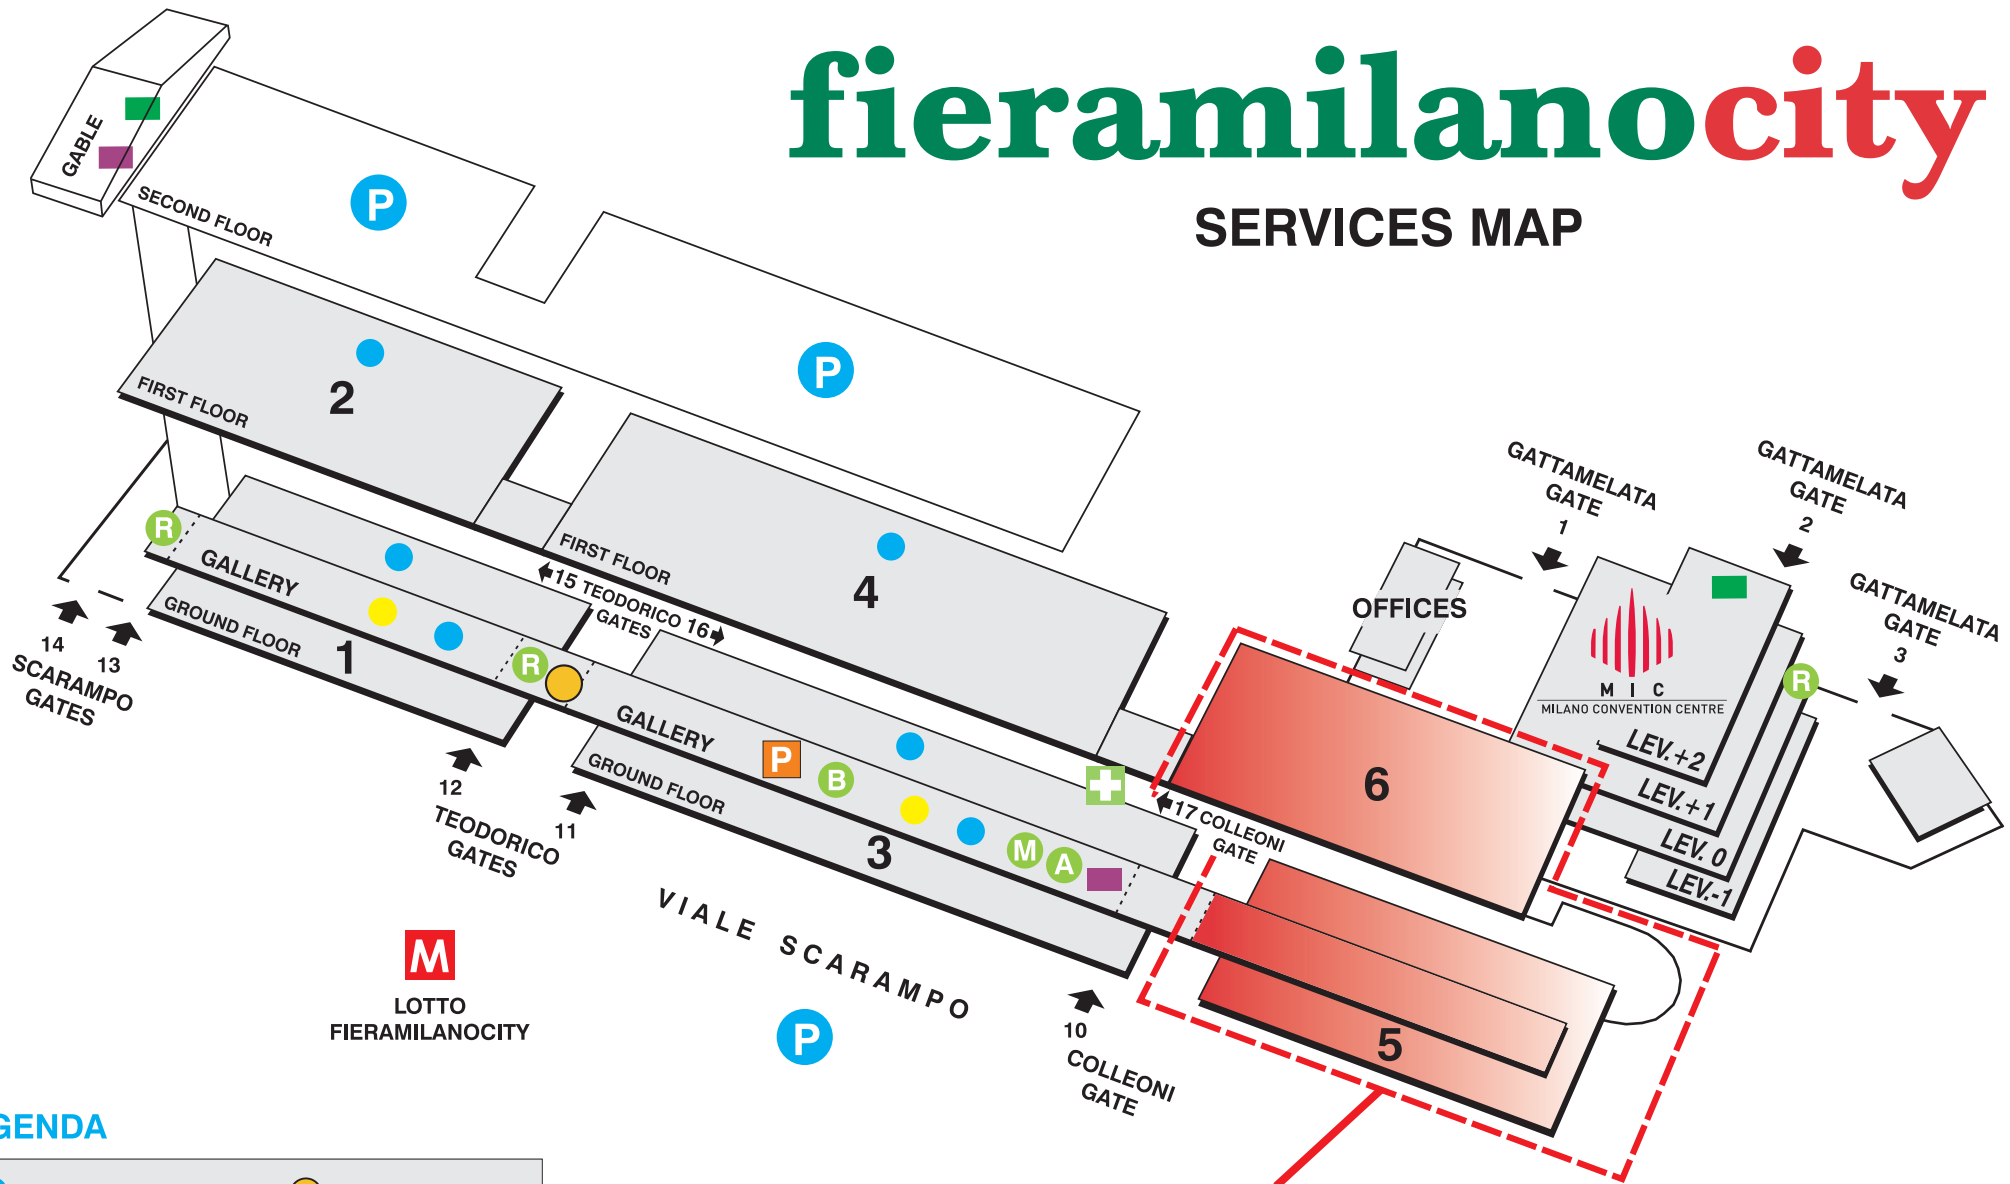

fieramilanocity

SERVICES MAP

LEGENDA

P CAR PARK	● PORTELLO SERVICE
M UNDERGROUND STATION	■ MEETING ROOMS
R RECEPTION	● SNACK BAR
P EXHIBITORS' TECHNICAL ASSISTANCE SERVICE	■ RESTAURANT
M EXHIBITION'S MANAGEMENT OFFICES	● SELF SERVICE
A ADMINISTRATION OFFICES	B BANK
	+ FIRST AID

AREA DESTINED TO THE CONGRESS CENTRE WIDENING